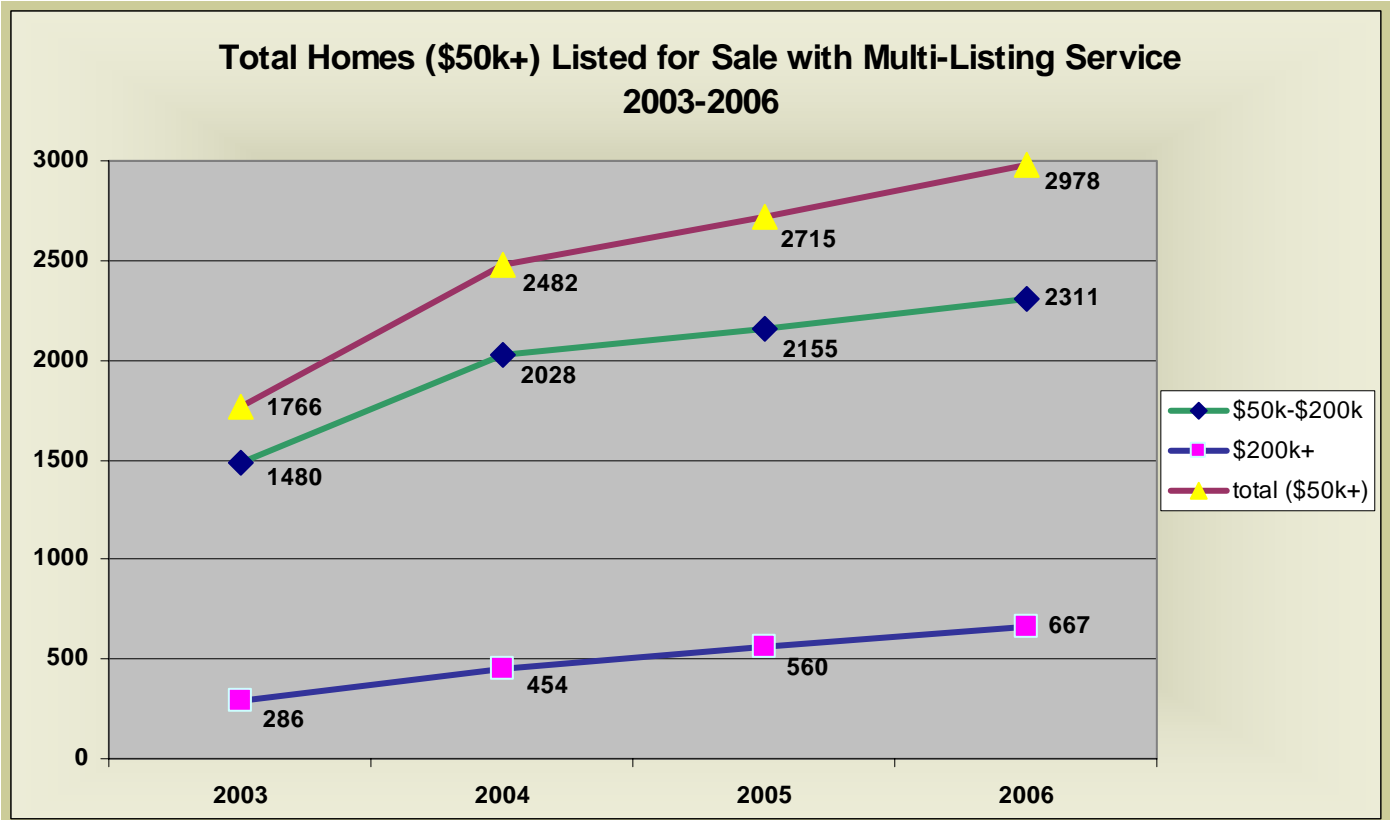

Quality of Life (continued)

Source: Northeast Louisiana Board of Realtors

Residential Utility Rates for Louisiana and the United States: March 2006- February 2007												
Electricity Rates	Mar-06	Apr-06	May-06	Jun-06	Jul-06	Aug-06	Sep-06	Oct-06	Nov-06	Dec-06	Jan-07	Feb-07
United States residential average cents/kwh	9.84	10.31	10.60	10.85	10.97	10.94	10.94	10.55	10.22	9.81	10.05	9.88
Louisiana residential average cents/kwh	8.58	8.66	8.72	9.25	9.19	9.31	9.85	10.12	8.78	8.28	8.93	9.11
Natural Gas Prices	Mar-06	Apr-06	May-06	Jun-06	Jul-06	Aug-06	Sep-06	Oct-06	Nov-06	Dec-06	Jan-07	Feb-07
United States residential average price/mcf	$13.20	$13.30	$14.39	$15.03	$15.67	$16.11	$15.63	$12.71	$12.49	$12.53	$12.08	$12.13
Louisiana residential average price/mcf	$13.98	$14.66	$16.87	n/a	n/a	$17.51	$16.83	$14.22	$13.41	$13.05	$11.89	$12.87

source: U.S. Energy Information Agency, www.eia.doe.gov.