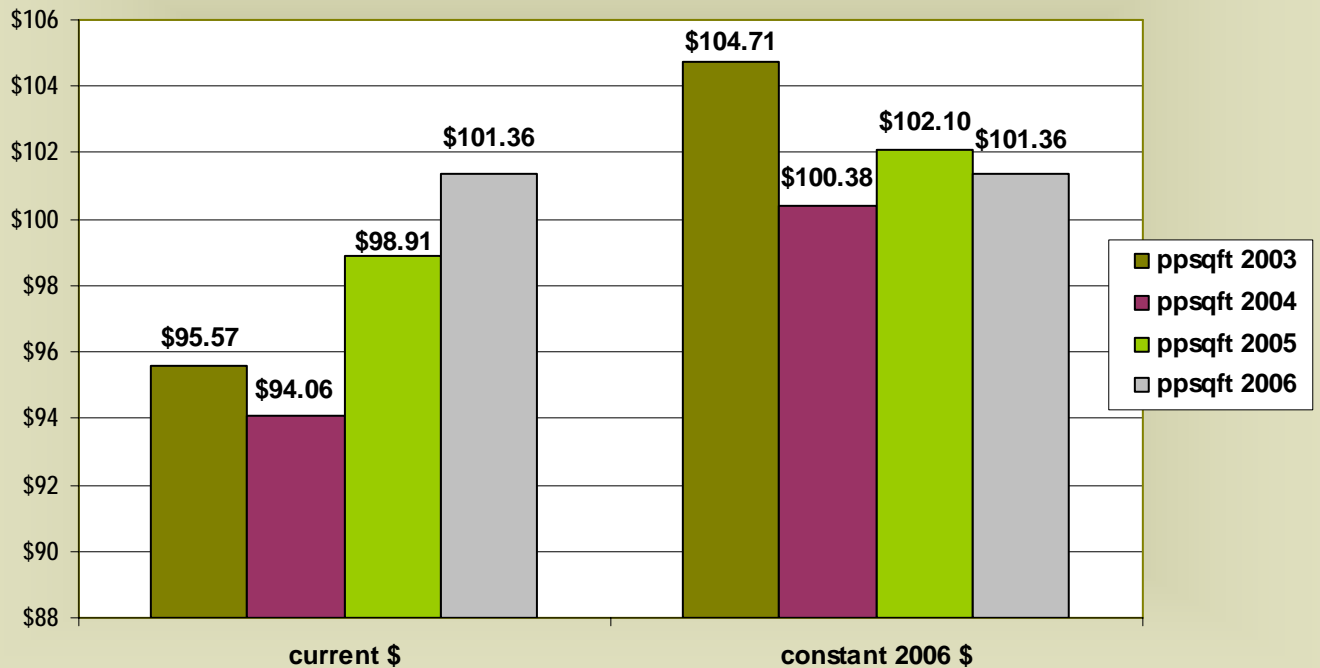

Quality of Life

Source: Northeast Louisiana Board of Realtors Multi-Listing Service Data, Ouachita and Contiguous Parishes

Existing Home Sales (Sold Price >\$200,000) 2003-2006

Average per Square Foot Prices for Existing Home Sales (Sold Price > \$200,000) 2003-2006