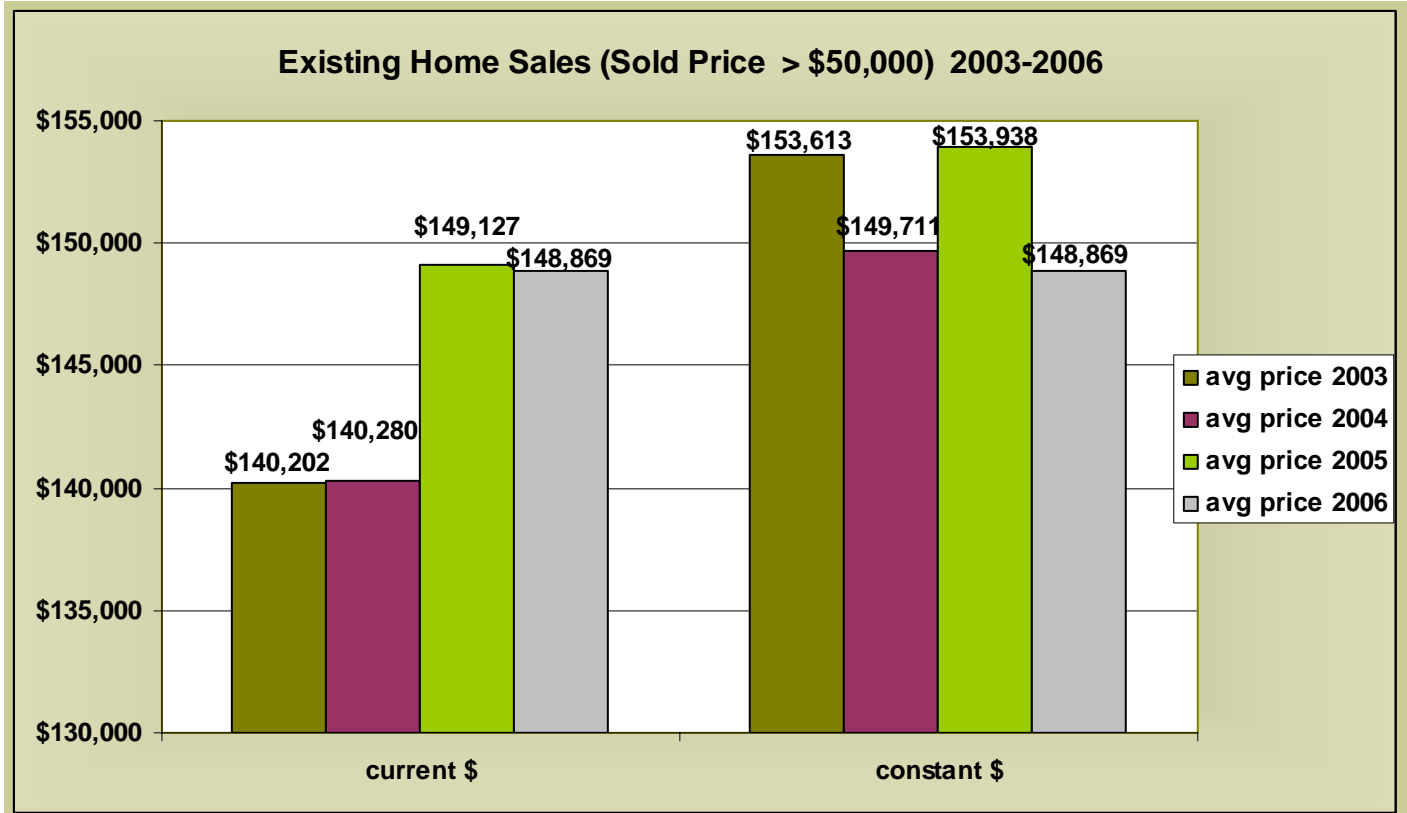

Quality of Life

Source: Northeast Louisiana Board of Realtors Multi-Listing Service Data, Ouachita and Contiguous Parishes

Existing Home Sales (Sold Price >\$200,000) 2003-2006

Average per Square Foot Prices for Existing Home Sales (Sold Price > \$200,000) 2003-2006