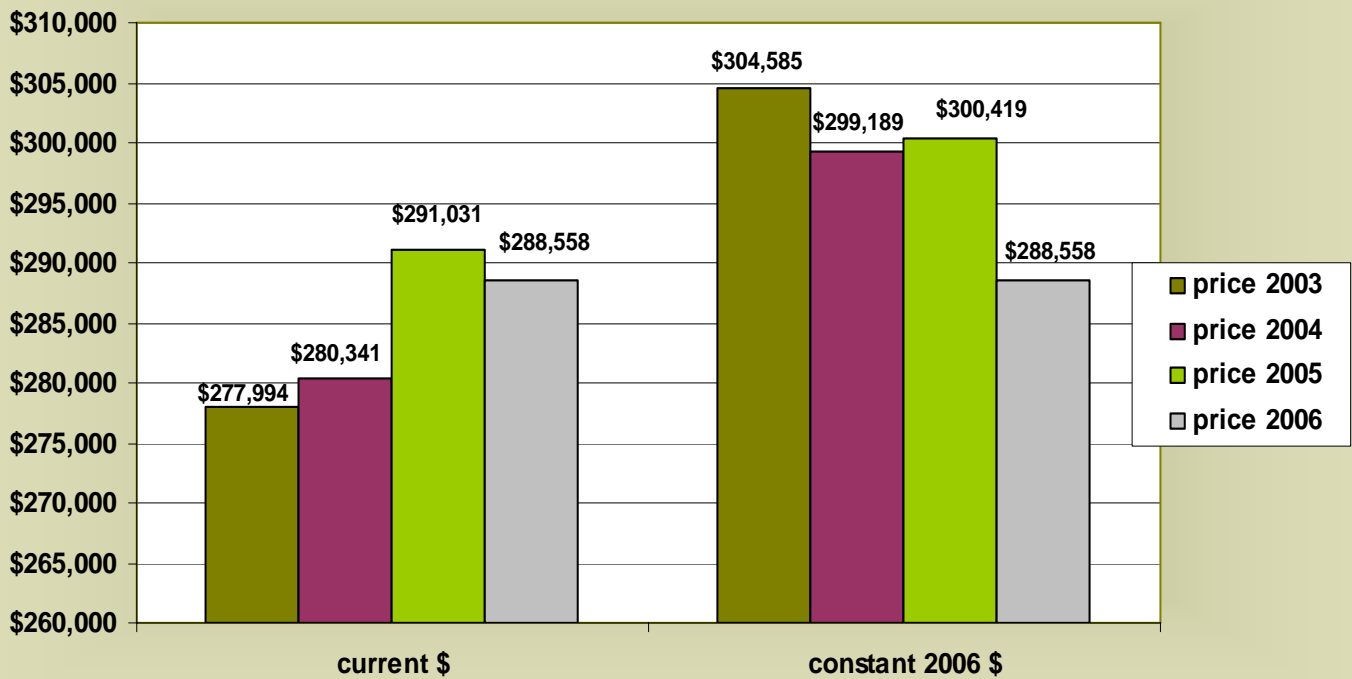

Quality of Life

Source: Northeast Louisiana Board of Realtors Multi-Listing Service Data, Ouachita and Contiguous Parishes

Existing Home Sales (Sold Price >\$200,000) 2003-2006

Average per Square Foot Prices for Existing Home Sales (Sold Price > \$200,000) 2003-2006